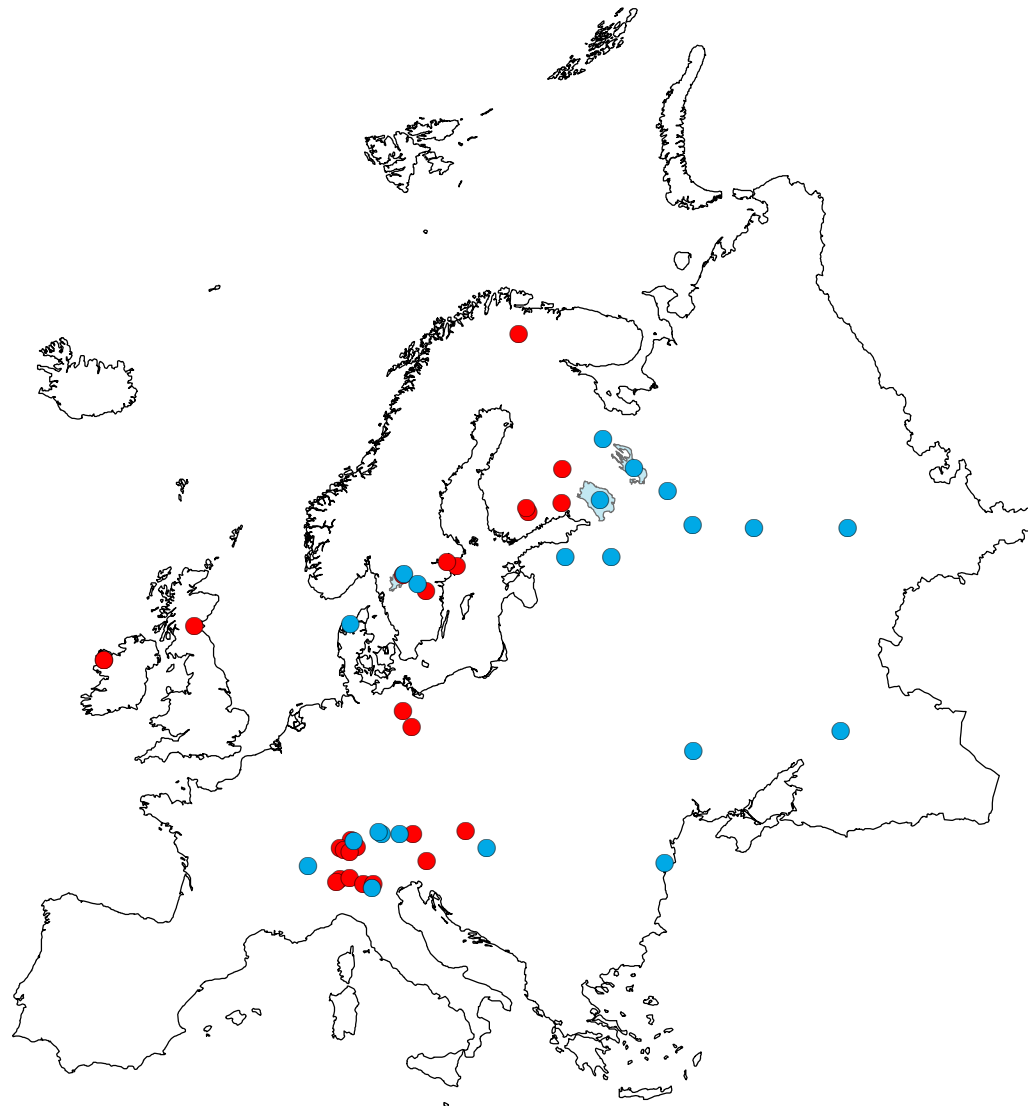

GLTC Lakes Represented in Europe

Legend

● Remote Sensing

● In Situ

■ Europe Lakes

0 390 780 1,560 2,340 3,120
Kilometers