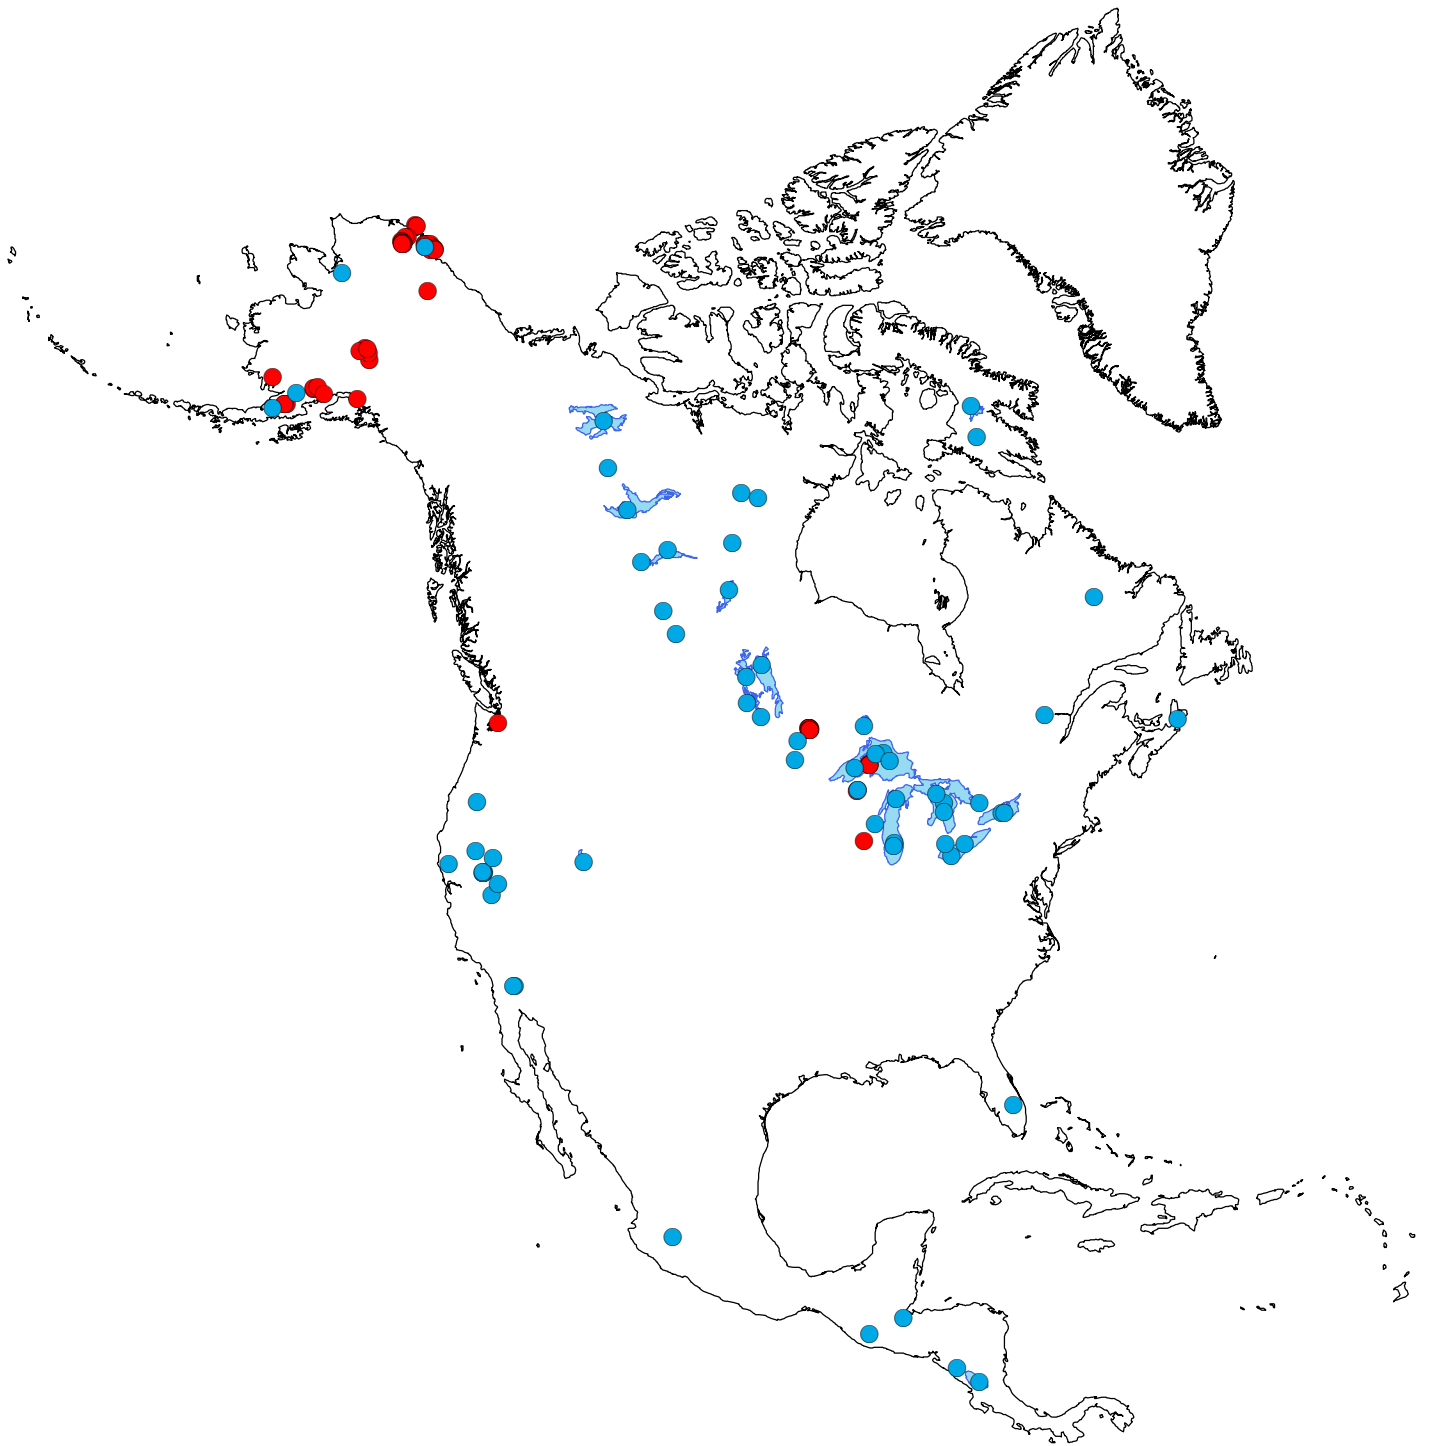

GLTC Lakes Represented in North America

Legend

- Remote Sensing
- In Situ

North America Lakes

0 355 710 1,420 2,130 2,840 Kilometers